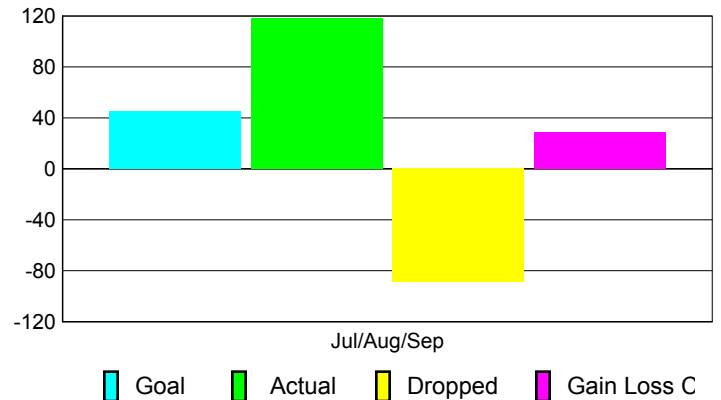

Membership Results 2010-2011

Goal, New, Dropped, Gain/Loss