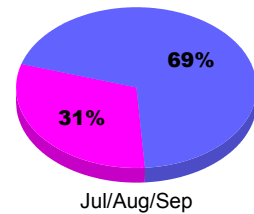

Membership Results
2010-2011

Membership
2009-2010

Month	Net Memb Goal	Actual New Memb	Actual Dropped Memb	Gain/Loss of Memb	Gain/Loss of Memb
Jul/Aug/Sep	45	118	-89	29	-16
Totals	45	118	-89	29	-16

Membership Results 2010-2011

Goal, New, Dropped, Gain/Loss

Comparison of Membership Gain/Loss

Current Year Compared to the Previous Year

Gender Comparison 2010-2011

■ Male ■ Female